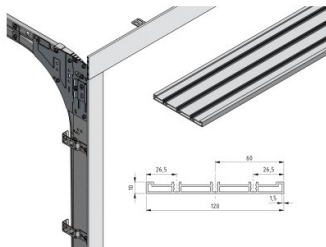

## 220042-6000

Cover profile 120mm L=6000mm brute HOME-Zero

<b>Unit</b>	Piece
<b>Box</b>	4
<b>Pallet</b>	40
<b>Weight (kg)</b>	7.09

### Technical information

<b>Position</b>	Left, Right, Top
<b>surface_finish</b>	
<b>Height (mm)</b>	120
<b>Residential</b>	
<b>Length (mm)</b>	6000
<b>Material</b>	Aluminum
<b>Thickness (mm)</b>	1.5