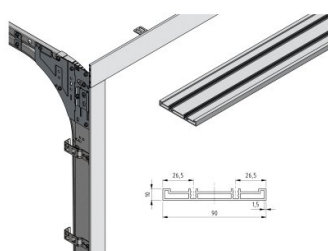

## 220043-R7016FT-3000

Cover profile 90mm L=3000mm R7016 FT HOME-Zero

<b>Unit</b>	Piece
<b>Box</b>	5
<b>Pallet</b>	40
<b>Weight (kg)</b>	2.69

### Technical information

<b>Position</b>	Left, Right
<b>Residential</b>	
<b>Length (mm)</b>	3000
<b>Material</b>	Aluminum
<b>Thickness (mm)</b>	1.5
<b>RAL color</b>	RAL7016FT