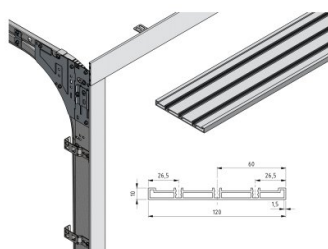

220042-R9016FT-6000

Cover profile 120mm L=6000mm R9016 FT HOME-Zero

Unit	Piece
Box	4
Pallet	40
Weight (kg)	7.09

Product description

Technical information

Position	Left, Right, Top
Height (mm)	120
Residential	
Length (mm)	6000
Material	Aluminum
Thickness (mm)	1.5
RAL color	RAL9016FT