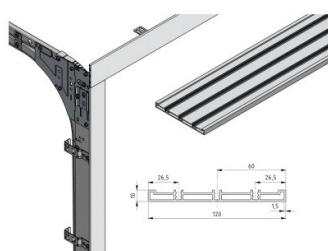

220042-R9016FT-6000

Cover profile 120mm L=6000mm R9016 FT HOME-Zero

Unit	Piece
Box	4
Pallet	40
Weight (kg)	7.09

Product description

Technical information

Position	Left, Right, Top
Height (mm)	120
Residential	
Length (mm)	6000
Material	Aluminum
Thickness (mm)	1.5
RAL color	RAL9016FT