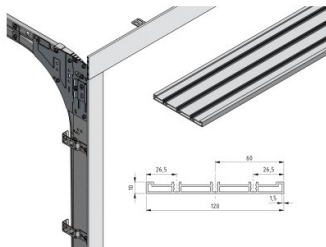

220042-R9016FT-6000

Cover profile 120mm L=6000mm R9016 FT HOME-Zero

Unit	Piece
Box	4
Pallet	40
Weight (kg)	7.09

Product description

Technical information

Position	Left, Right, Top
Height (mm)	120
Residential	
Length (mm)	6000
Material	Aluminum
Thickness (mm)	1.5
RAL color	RAL9016FT