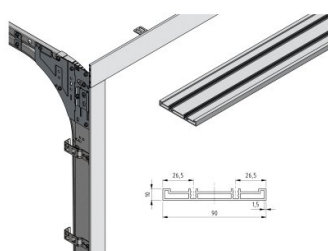

220043-R9016FT-3000

Cover profile 90mm L=3000mm R9016 FT HOME-Zero

Unit	Piece
Box	5
Pallet	40
Weight (kg)	2.69

Product description

Technical information

Position	Left, Right
Height (mm)	90
Residential	
Length (mm)	3000
Material	Aluminum
Thickness (mm)	1.5
RAL color	RAL9016FT