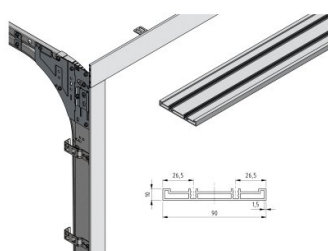

## 220043-R9016FT-3000

Cover profile 90mm L=3000mm R9016 FT HOME-Zero

<b>Unit</b>	Piece
<b>Box</b>	5
<b>Pallet</b>	40
<b>Weight (kg)</b>	2.69

### Technical information

<b>Position</b>	Left, Right
<b>Height (mm)</b>	90
<b>Residential</b>	
<b>Length (mm)</b>	3000
<b>Material</b>	Aluminum
<b>Thickness (mm)</b>	1.5
<b>RAL color</b>	RAL9016FT