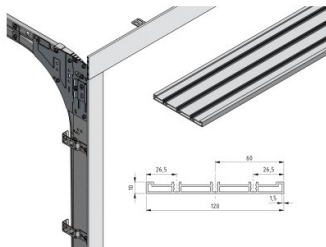

## 220042-R7016FT-6000

Cover profile 120mm L=6000mm R7016 FT HOME-Zero

<b>Unit</b>	Piece
<b>Box</b>	4
<b>Pallet</b>	40
<b>Weight (kg)</b>	7.09

### Technical information

<b>Position</b>	Left, Right, Top
<b>Height (mm)</b>	120
<b>Residential</b>	
<b>Length (mm)</b>	6000
<b>Material</b>	Aluminum
<b>Thickness (mm)</b>	1.5
<b>RAL color</b>	RAL7016FT