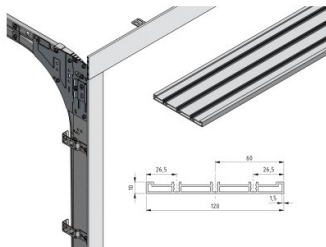

## 220042-R7016FT-3000

Cover profile 120mm L=3000mm R7016 FT HOME-Zero

<b>Unit</b>	Piece
<b>Box</b>	4
<b>Pallet</b>	40
<b>Weight (kg)</b>	3.55

### Technical information

<b>Position</b>	Left, Right, Top
<b>Height (mm)</b>	120
<b>Residential</b>	
<b>Length (mm)</b>	3000
<b>Material</b>	Aluminum
<b>Thickness (mm)</b>	1.5
<b>RAL color</b>	RAL7016FT