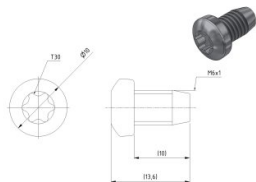

# 150145

Thread rolling T30 screw M6 x 10

<b>Unit</b>	Piece
<b>Box</b>	1000
<b>Pallet</b>	2000
<b>Weight (kg)</b>	0.01

## Product description

Used in combination with washer 150146 for the fixation of the aluminium HOME-Zero cover profiles.

## Technical information

<b>Length (mm)</b>	10
<b>Screw shape</b>	Torx
<b>Type</b>	Self Tapping