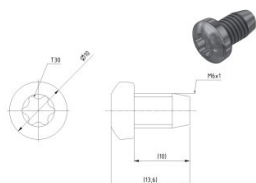

150145

Thread rolling T30 screw M6 x 10

Unit	Piece
Box	1000
Pallet	2000
Weight (kg)	0.01

Product description

Used in combination with washer 150146 for the fixation of the aluminium HOME-Zero cover profiles.

Technical information

Length (mm)	10
Screw shape	Torx
Type	Self Tapping