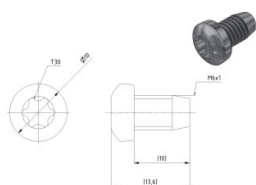

## 150145

Thread rolling T30 screw M6 x 10

<b>Unit</b>	Piece
<b>Box</b>	1000
<b>Pallet</b>	2000
<b>Weight (kg)</b>	0.01

### Product description

Used in combination with washer 150146 for the fixation of the aluminium HOME-Zero cover profiles.

### Technical information

<b>Length (mm)</b>	10
<b>Screw shape</b>	Torx
<b>Type</b>	Self Tapping