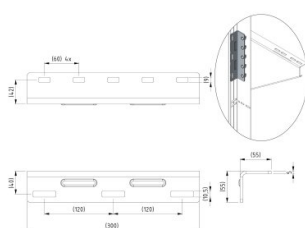

235409

LL strengthening profile

Unit	Set
Box	5
Pallet	180
Weight (kg)	2.36

Product description

This bracket strengthens the vertical angle, allowing the power-unit support bracket (235309/235310) to be mounted directly onto the vertical angle.

Application: Dock door and Low Level industrial system.

Technical information

Industrial	
Material	Steel
Surface finish	Galvanized
Thickness (mm)	4
Width (mm)	54.5
Height (mm)	54.5