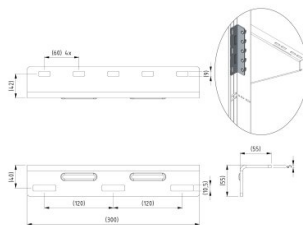

235409

LL strengthening profile

Unit	Set
Box	5
Pallet	180
Weight (kg)	2.36

Product description

This bracket strengthens the vertical angle, allowing the power-unit support bracket (235309/235310) to be mounted directly onto the vertical angle.

Application: Dock door and Low Level industrial system.

Technical information

Industrial	
Material	Steel
Surface finish	Galvanized
Thickness (mm)	4
Width (mm)	54.5
Height (mm)	54.5