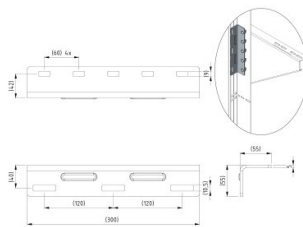

## 235409

LL strengthening profile

<b>Unit</b>	Set
<b>Box</b>	5
<b>Pallet</b>	180
<b>Weight (kg)</b>	2.36

### Product description

This bracket strengthens the vertical angle, allowing the power-unit support bracket (235309/235310) to be mounted directly onto the vertical angle.

Application: Dock door and Low Level industrial system.

### Technical information

<b>Industrial</b>	
<b>Material</b>	Steel
<b>Surface finish</b>	Galvanized
<b>Thickness (mm)</b>	4
<b>Width (mm)</b>	54.5
<b>Height (mm)</b>	54.5