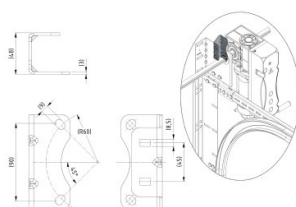

130014

bearing plate connection bracket E-operator

Unit	Piece
Box	50
Pallet	1500
Weight (kg)	0.26

Product description

Technical information