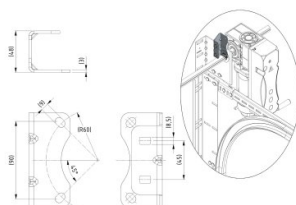

130014

bearing plate connection bracket E-operator

Unit

Piece

Box

50

Pallet

1500

Weight (kg)

0.26

Product description

Technical information