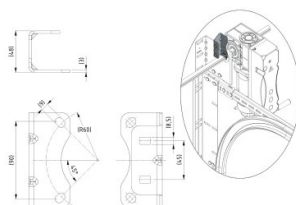

Product description

Technical information