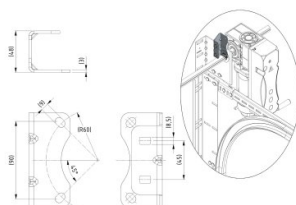

## 130014

bearing plate connection bracket E-operator

**Unit**

Piece

**Box**

50

**Pallet**

1500

**Weight (kg)**

0.26