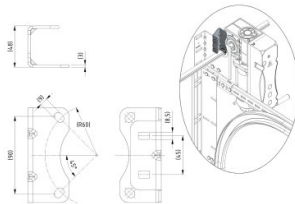

Product description

Technical information