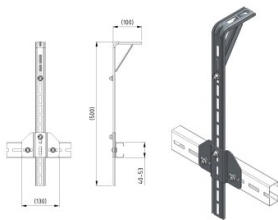

490133

C-profile Suspension set HOME-R HD

Einheit

Satz

Karton

2

Palette

40

Gewicht (kg)

1,18

Produktbeschreibung

- 1 complete set packed in a polybag
- 1 set is suitable for HOME-R HD
- Contents: 2x 235501-500, 2x 235505, 2x 235502 and fixing material

Technische Information