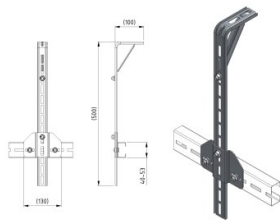

490133

C-profile Suspension set HOME-R HD

Einheit

Satz

Karton

2

Palette

40

Gewicht (kg)

1,18

Produktbeschreibung

- 1 complete set packed in a polybag
- 1 set is suitable for HOME-R HD
- Contents: 2x 235501-500, 2x 235505, 2x 235502 and fixing material

Technische Information