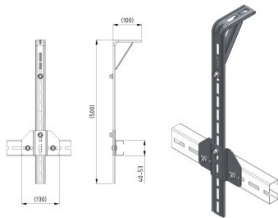

## 490133

C-profile Suspension set HOME-R HD

<b>Einheit</b>	Satz
<b>Karton</b>	2
<b>Palette</b>	40
<b>Gewicht (kg)</b>	1,18

### Produktbeschreibung

- 1 complete set packed in a polybag
- 1 set is suitable for HOME-R HD
- Contents: 2x 235501-500, 2x 235505, 2x 235502 and fixing material