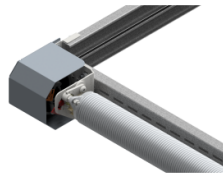

## 235227

Kabeltrommelabdeckung HOME-R

<b>Einheit</b>	Stück
<b>Karton</b>	2
<b>Palette</b>	1200
<b>Gewicht (kg)</b>	0,68

### Produktbeschreibung

This cover is specifically designed for safety purposes, providing a barrier over the cable drum. This reduces the risk of finger injuries during opening and closing operations.

### Technische Information

<b>Privat</b>	
<b>Materialstärke (mm)</b>	1
<b>Material</b>	Verzinkter Stahl
<b>HOME-R</b>	