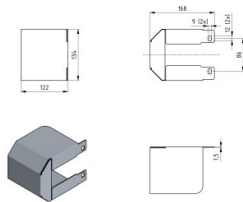

Privat	
Materialstärke (mm)	1
Material	Verzinkter Stahl
HOME-R