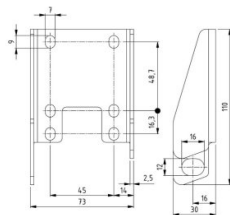

## 240041

Verstärkung Bodenkonsole HOME-R HD offset=18mm

<b>Einheit</b>	Paar
<b>Karton</b>	25
<b>Palette</b>	1200
<b>Gewicht (kg)</b>	0,32

### Produktbeschreibung

In combination with bottom bracket 240033, this reinforced bracket enhances the strength and stability. Intended for HOME-R HD (165+ kg). For correct installation, screws with a minimum length of 25 mm and a roller with a long shaft are required.