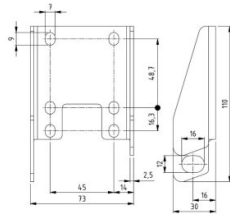

## 240041

Verstärkung Bodenkonsole HOME-R HD offset=18mm

<b>Einheit</b>	Paar
<b>Karton</b>	25
<b>Palette</b>	1200
<b>Gewicht (kg)</b>	0,32

### Produktbeschreibung

In combination with bottom bracket 240033, this reinforced bracket enhances the strength and stability. Intended for HOME-R HD (165+ kg). For correct installation, screws with a minimum length of 25 mm and a roller with a long shaft are required.