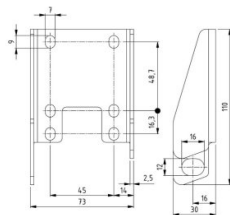

240041

Verstärkung Bodenkonsole HOME-R HD offset=18mm

Einheit	Paar
Karton	25
Palette	1200
Gewicht (kg)	0,32

Produktbeschreibung

In combination with bottom bracket 240033, this reinforced bracket enhances the strength and stability. Intended for HOME-R HD (165+ kg). For correct installation, screws with a minimum length of 25 mm and a roller with a long shaft are required.