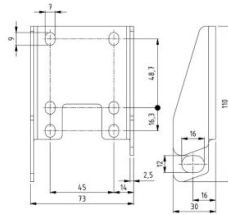

240041

Verstärkung Bodenkonsole HOME-R HD offset=18mm

Einheit	Paar
Karton	25
Palette	1200
Gewicht (kg)	0,32

Produktbeschreibung

In combination with bottom bracket 240033, this reinforced bracket enhances the strength and stability. Intended for HOME-R HD (165+ kg). For correct installation, screws with a minimum length of 25 mm and a roller with a long shaft are required.