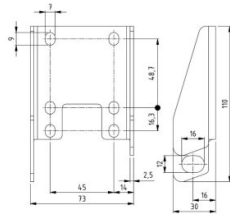

240041

Verstärkung Bodenkonsole HOME-R HD offset=18mm

Einheit	Paar
Karton	25
Palette	1200
Gewicht (kg)	0,32

Produktbeschreibung

In combination with bottom bracket 240033, this reinforced bracket enhances the strength and stability. Intended for HOME-R HD (165+ kg). For correct installation, screws with a minimum length of 25 mm and a roller with a long shaft are required.