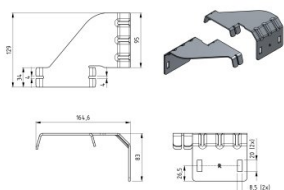

235042

SBD Reinforcement Bracket

Jednotka	Pár
Krabice	2
Paleta	3
Hmotnost (kg)	0,92

Popis produktu

This reinforcement set is designed for the residential spring break devices and prevents deformation, and secures a stronger connection of the complete Power-unit. The reinforcement brackets are mounted on the c-profile and keep the spring break device securely fixed in position.

Technické informace

Rezidenční	
Tloušťka (mm)	2.5
Materiál	Pozinkovaná ocel
HOME-R	