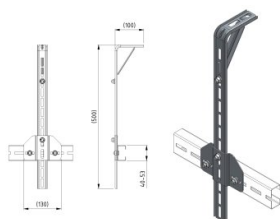

## 490133

C-profile Suspension set HOME-R HD

<b>Jednotka</b>	Sada
<b>Krabice</b>	2
<b>Paleta</b>	40
<b>Hmotnost (kg)</b>	1,18

### Popis produktu

- 1 complete set packed in a polybag
- 1 set is suitable for HOME-R HD
- Contents: 2x 235501-500, 2x 235505, 2x 235502 and fixing material