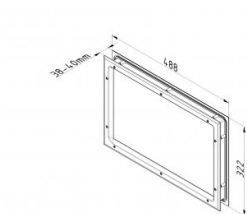

## 840606

Okno 466x300/424x258 mm, bílé - utěsněné sklo

<b>Jednotka</b>	Kus
<b>Krabice</b>	8
<b>Paleta</b>	256
<b>Hmotnost (kg)</b>	1,58

### Popis produktu

Sight dimensions (b x h): 424 x 258 mm.

Cutting dimensions (b x h): 466 x 300 mm.

Window consists of an outer frame with glued 2mm PMMA glass, which is completely sealed.

Condensation or penetrating of dust is not possible.

Butyl seal for max 0.5 mm unevenness.

Greater unevenness (ie panel with dents) will need additional.

Material frame: Polystyrene, white with wood grain finish.

### Technické informace

<b>Maximální utahovací momenty šroubů</b>	1.6
<b>Tloušťka panelu (mm)</b>	40
<b>Rozměr</b>	424 x 258/466 x 300
<b>Povrchová úprava</b>	ABS - grained
<b>Typ okna</b>	Zaoblené rohy
<b>Včetně šroubů</b>	