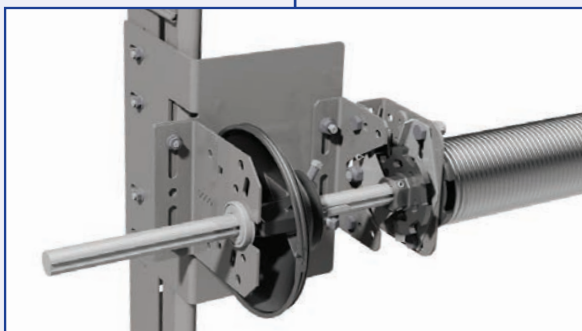

# Dock Door

## VL & HL

High-quality door solution  
for industrial loading dock  
applications

## Dock Door

- Dock door solution with torsion springs available in vertical lift (VL) and high lift (HL)
- Low level positioning of power unit results in easy installation and maintenance
- Available in one- or two-piece track assembly
- No steel beam needed, resulting in lower costs
- Suitable for doors with a maximum width and height of **3200 mm** and a weight up to **150 kg**
- Required lintel build in space: door height + **300 mm**
- Minimum side space required: **125 mm** without operator
- High lift (HL) between **1600 mm** and **3000 mm** possible