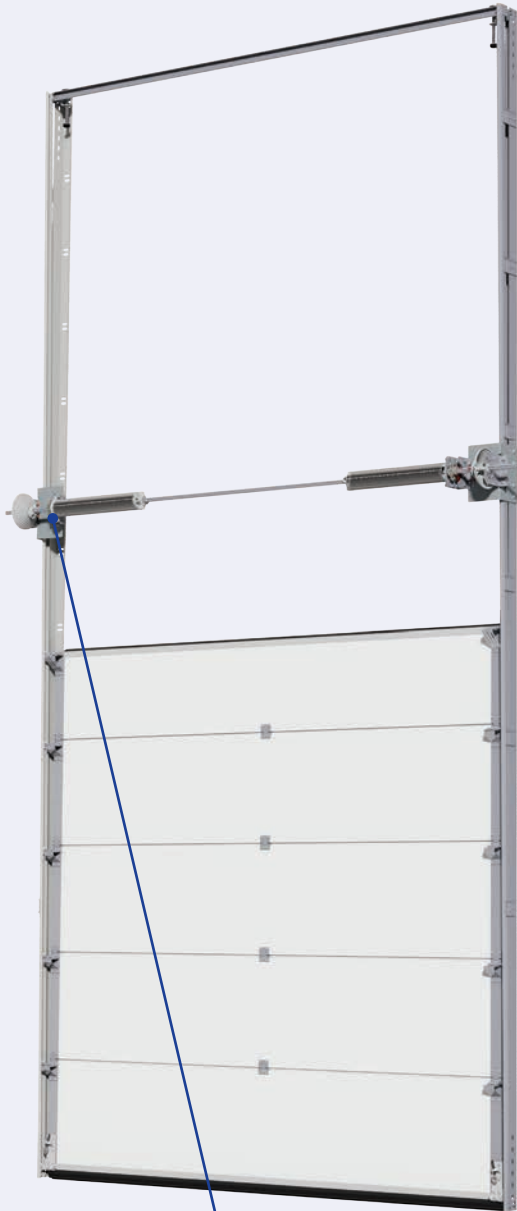

# Dock Door

## VL & HL

High-quality door solution  
for industrial loading dock  
applications

## Dock Door

- Dock door solution with torsion springs available in vertical lift (VL) and high lift (HL)
- Low level positioning of power unit results in easy installation and maintenance
- Available in one- or two-piece track assembly
- No steel beam needed, resulting in lower costs
- Suitable for doors with a maximum width and height of **3200 mm** and a weight up to **150 kg**
- Required lintel build in space: door height + **300 mm**
- Minimum side space required: **125 mm** without operator
- High lift (HL) between **1600 mm** and **3000 mm** possible